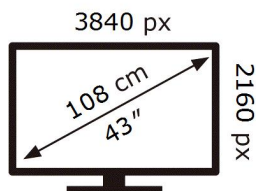

ENERG

SAMSUNG

QE43Q67DAU

50 kWh/1000h

ABCDEF **G**

101 kWh/1000h

2019/2013